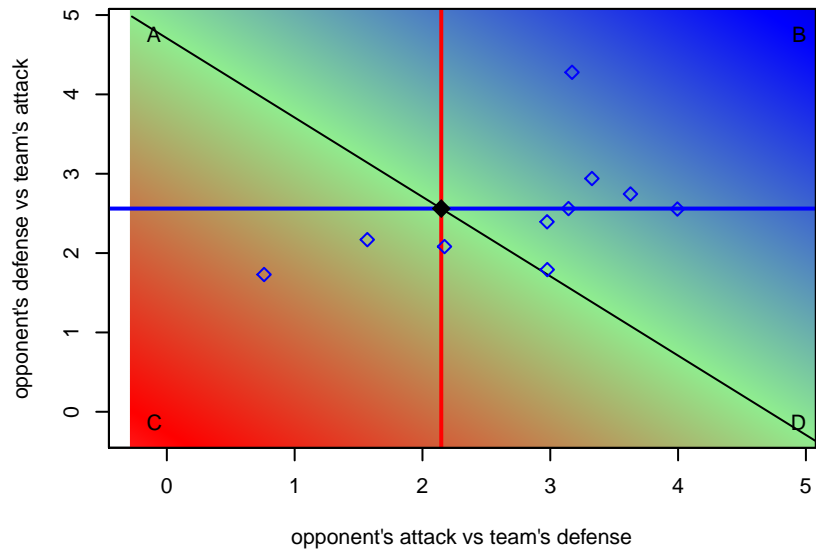

Galaxy 99 Blues B98
 Dots are actual minus expected GF (blue circles) and GA (red triangles).
 Blue line is smoothed change in attack strength. Red is smoothed change in defense strength.

**attack and defense variance (black dot)
relative to other teams
and top 10 in region**

**attack and defense rating
relative to others at age
and all opponents in last 13 months**

**attack and defense rating
relative to others at age
and all opponents in last 13 months**

Performance relative to 13 month average

Performance relative to 13 month average

Distribution of opponents
 Red = Lose zone, Blue = Win zone, Green = Even
 Black line separates win/lose zones

lot. A=Neither has attack advantage, B=Opponent has both attack and defense advantage, C=Opponent has both attack and defense disadvantage, D=Both have