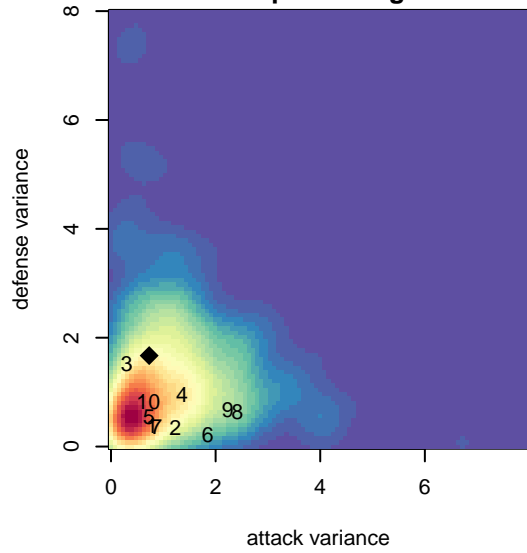

Galaxy 99 Blues B98

, CAN
 B98 total strength=1479
 attack=12.95 defense=8.56

alt names used:
 GALAXY BLUES 99B
 GALAXY BLUES 99B (CAN)
 GALAXY BLUES 99B

Venues played:
 2015 Davis Legacy College Showcase Champi
 2015 Carlsbad Nov Nights College Showcase E
 2015 Vegas Mayors Showcase adidas-central

Galaxy 99 Blues B98
 Dots are actual minus expected GF (blue circles) and GA (red triangles).
 Blue line is smoothed change in attack strength. Red is smoothed change in defense strength.

**attack and defense variance (black dot)
relative to other teams
and top 10 in region**

Performance relative to 13 month average

Distribution of opponents
 Red = Lose zone, Blue = Win zone, Green = Even
 Black line separates win/lose zones

lot. A=Neither has attack advantage, B=Opponent has both attack and defense advantage, C=Opponent has both attack and defense disadvantage, D=Both have