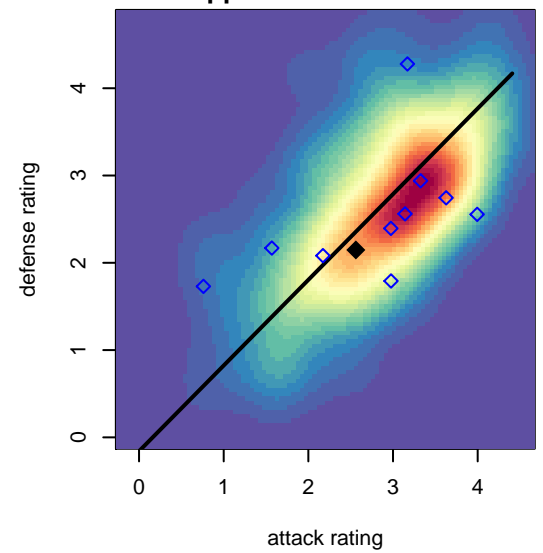

Galaxy 99 Blues B98

, CAN
 B98 total strength=1479
 attack=12.95 defense=8.56

alt names used:
 GALAXY BLUES 99B
 GALAXY BLUES 99B (CAN)
 GALAXY BLUES 99B

Venues played:
 2015 Davis Legacy College Showcase Champi
 2015 Carlsbad Nov Nights College Showcase E
 2015 Vegas Mayors Showcase adidas-central

Galaxy 99 Blues B98
 Dots are actual minus expected GF (blue circles) and GA (red triangles).
 Blue line is smoothed change in attack strength. Red is smoothed change in defense strength.

**attack and defense variance (black dot)
relative to other teams
and top 10 in region**

**attack and defense rating
relative to others at age
and all opponents in last 13 months**

**attack and defense rating
relative to others at age
and all opponents in last 13 months**

Performance relative to 13 month average

Performance relative to 13 month average

Distribution of opponents
 Red = Lose zone, Blue = Win zone, Green = Even
 Black line separates win/lose zones

lot. A=Neither has attack advantage, B=Opponent has both attack and defense advantage, C=Opponent has both attack and defense disadvantage, D=Both have